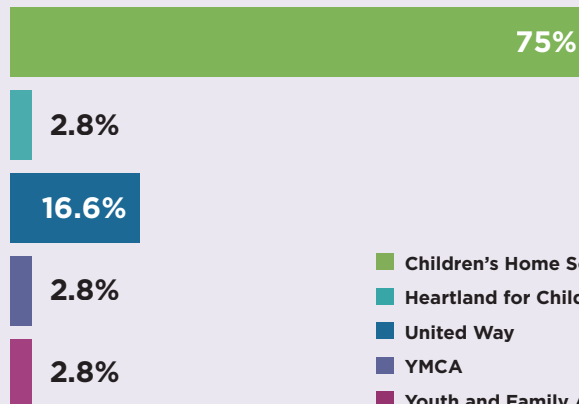

LEAD NONPROFITS

*Updated percentages are currently being calculated as our reporting system does not provide this information on an aggregate level.