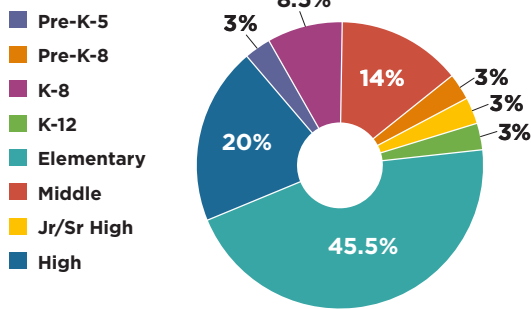

FLORIDA COMMUNITY PARTNERSHIP SCHOOLS 2022-23 FACT SHEET

Florida SCHOOL DISTRICTS with Community Partnership Schools

Alachua
Bay
Brevard
Broward
Clay
Duval
Escambia

Hillsborough
Indian River
Jefferson
Lee
Leon
Manatee
Marion

Miami-Dade
Orange
Palm Beach
Pasco
Polk
St. Johns
St. Lucie

SCHOOL TYPE*