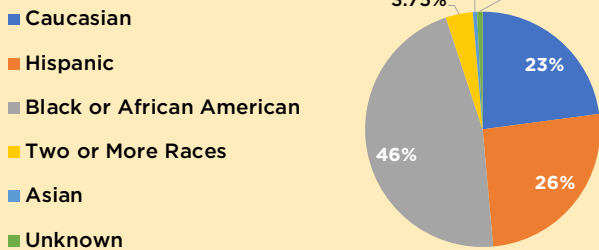

Phase of Development

School Type

Students by School Type

Elementary	50%
High	19%
Middle	11.5%
K-8	11.5%
Middle/High	8%

23,644
Total Students

Student Race or Ethnicity

Student Economic Status

5