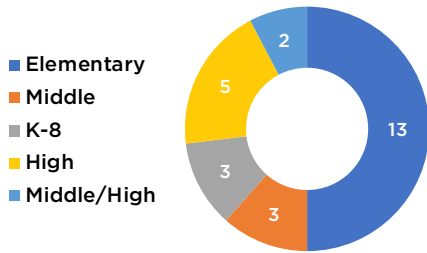

FLORIDA COMMUNITY PARTNERSHIP SCHOOLS 2019-20 FACT SHEET

26
Schools

17
School Districts

Florida SCHOOL DISTRICTS with Community Partnership Schools

Alachua	Escambia	Manatee	Polk
Brevard	Hillsborough	Marion	St. Johns
Broward	Indian River	Miami-Dade	
Clay	Lee	Orange	
Duval	Leon	Pasco	

Phase of Development

School Type

Students by School Type

Elementary	50%
High	19%
Middle	11.5%
K-8	11.5%
Middle/High	8%

23,644
Total Students

Student Race or Ethnicity

Student Economic Status

5