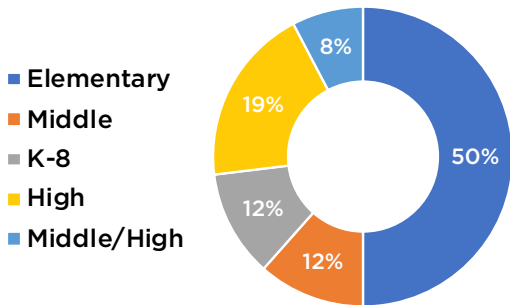

FLORIDA COMMUNITY PARTNERSHIP SCHOOLS 2020-21 FACT SHEET

Florida SCHOOL DISTRICTS with Community Partnership Schools

Alachua
Brevard
Broward
Clay
Duval
Escambia

Hillsborough
Indian River
Lee
Leon
Manatee
Marion

Miami-Dade
Orange
Pasco
Polk
St. Johns

School Type